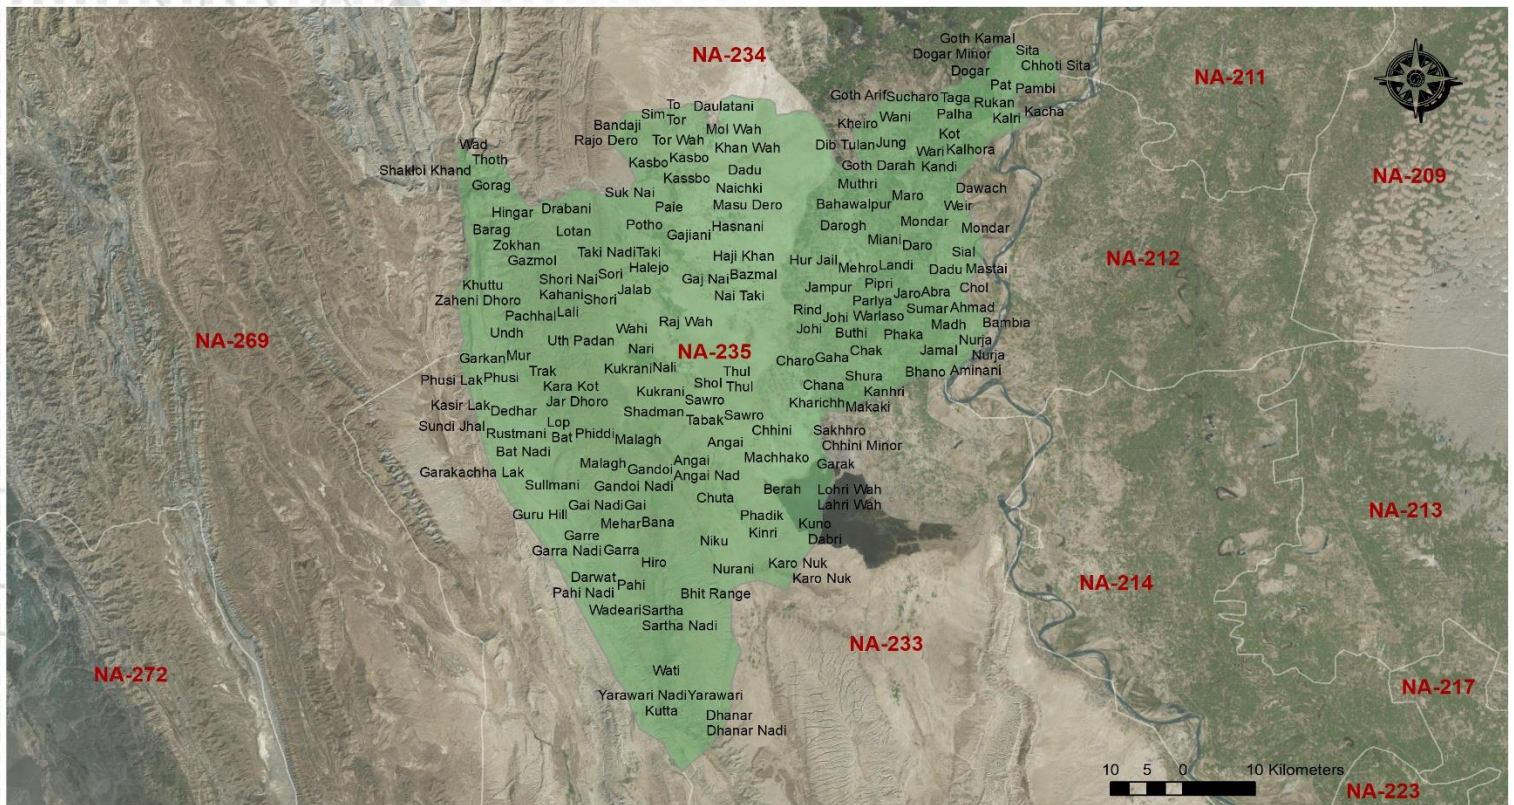

CONSTITUENCY PROFILE

NA-235 DADU-II

SINDH

CONSTITUENCY POPULATION

755,329

VOTER STATISTICS

Male **199,231**

Female **160,531**

Total **359,762**

48% of the total population are registered as voters

POLLING STATIONS

83 Male **75** Female **171** Combined **329** Total

Number of polling stations where registered voters exceed 1,200 **122**

POLLING BOOTHS

517 Male **437** Female **954** Total

AVERAGE VOTER AT POLLING STATION **1,094** AVERAGE VOTER AT POLLING BOOTH **377**

LIST OF CONTESTING CANDIDATES

#	Name	Name of Political Party
1	Ahsan Ali Jatoi	Independent
2	Ahmed Khan Lund	Pakistan Muslim League (Nawaz)
3	Junaid Ahmed Khan	Independent
4	Rafique Ahmed Jamali	Pakistan Peoples Party Parliamentarians
5	Zubair Ahmed Jamali	Independent
6	Saeed Ahmed Jamali	Independent
7	Fatima	Muttahidda Majlis-e-Amal Pakistan
8	Karim Ali Jatoi	Pakistan Tehreek-e-Insaf
9	Muhammad chana	Sindh United Party
10	Meer Muhammad Khan Pahwar	Independent